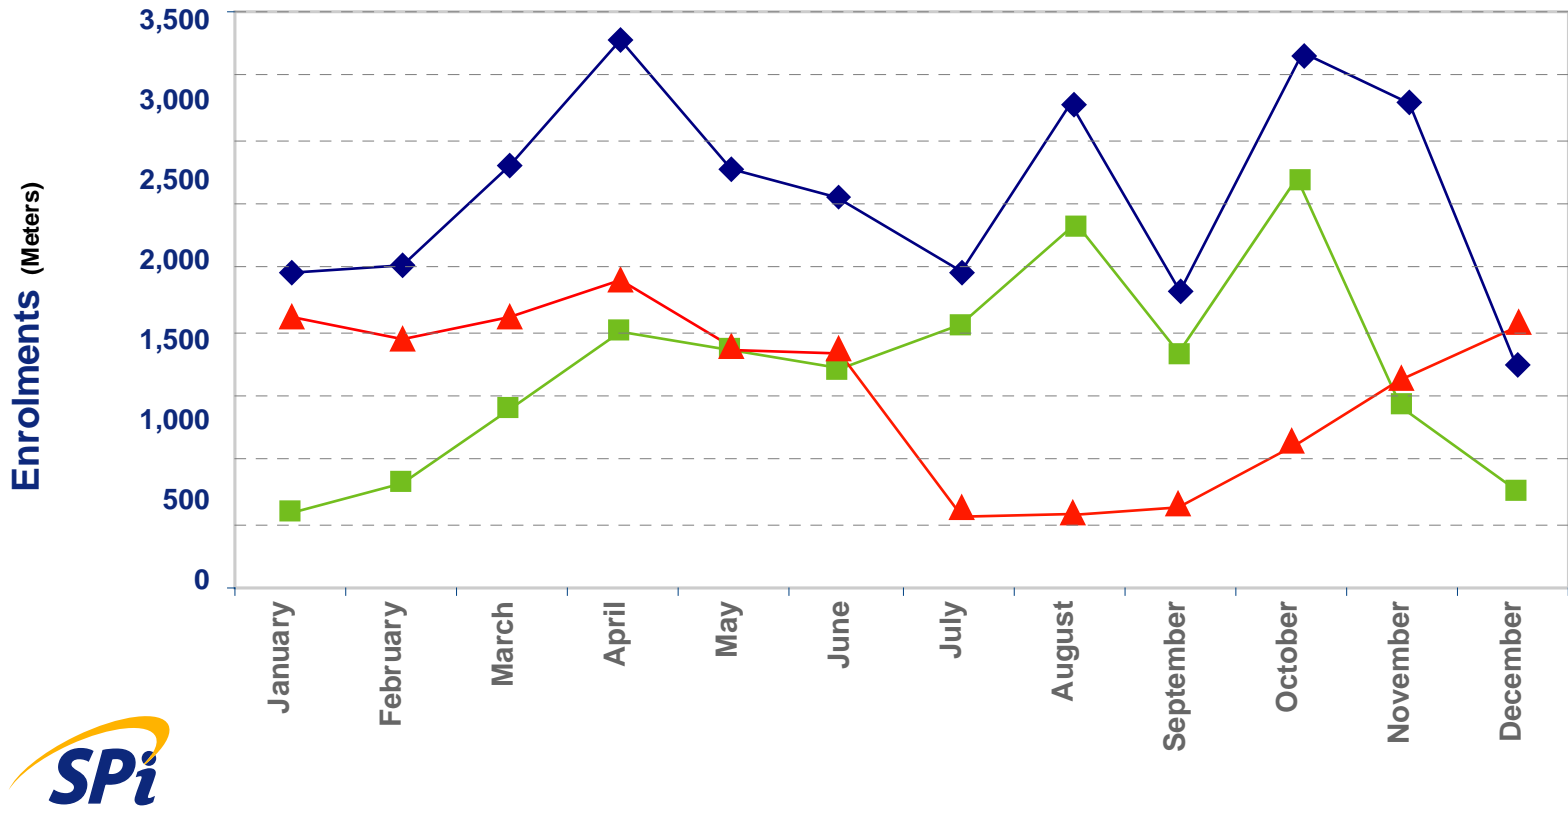

Ontario Enrolments per Month

Copyright © The SPi Group Inc. 2004. All Rights Reserved.

2004

- ◆ Request
- Accept
- ▲ Reject