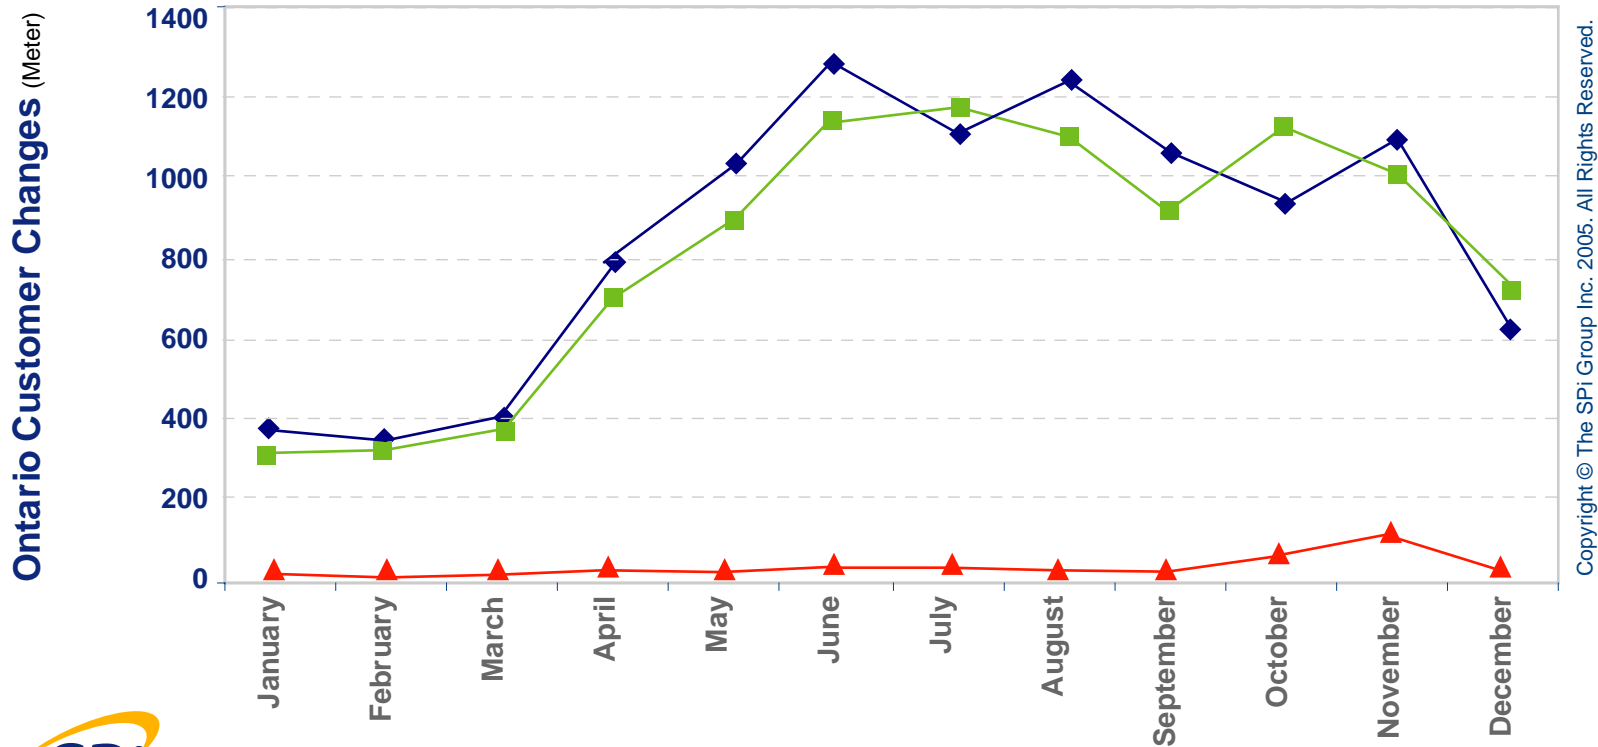

Customer Location Changes

Copyright © The SPI Group Inc. 2005. All Rights Reserved.

2005

- Request
- Accept
- Reject